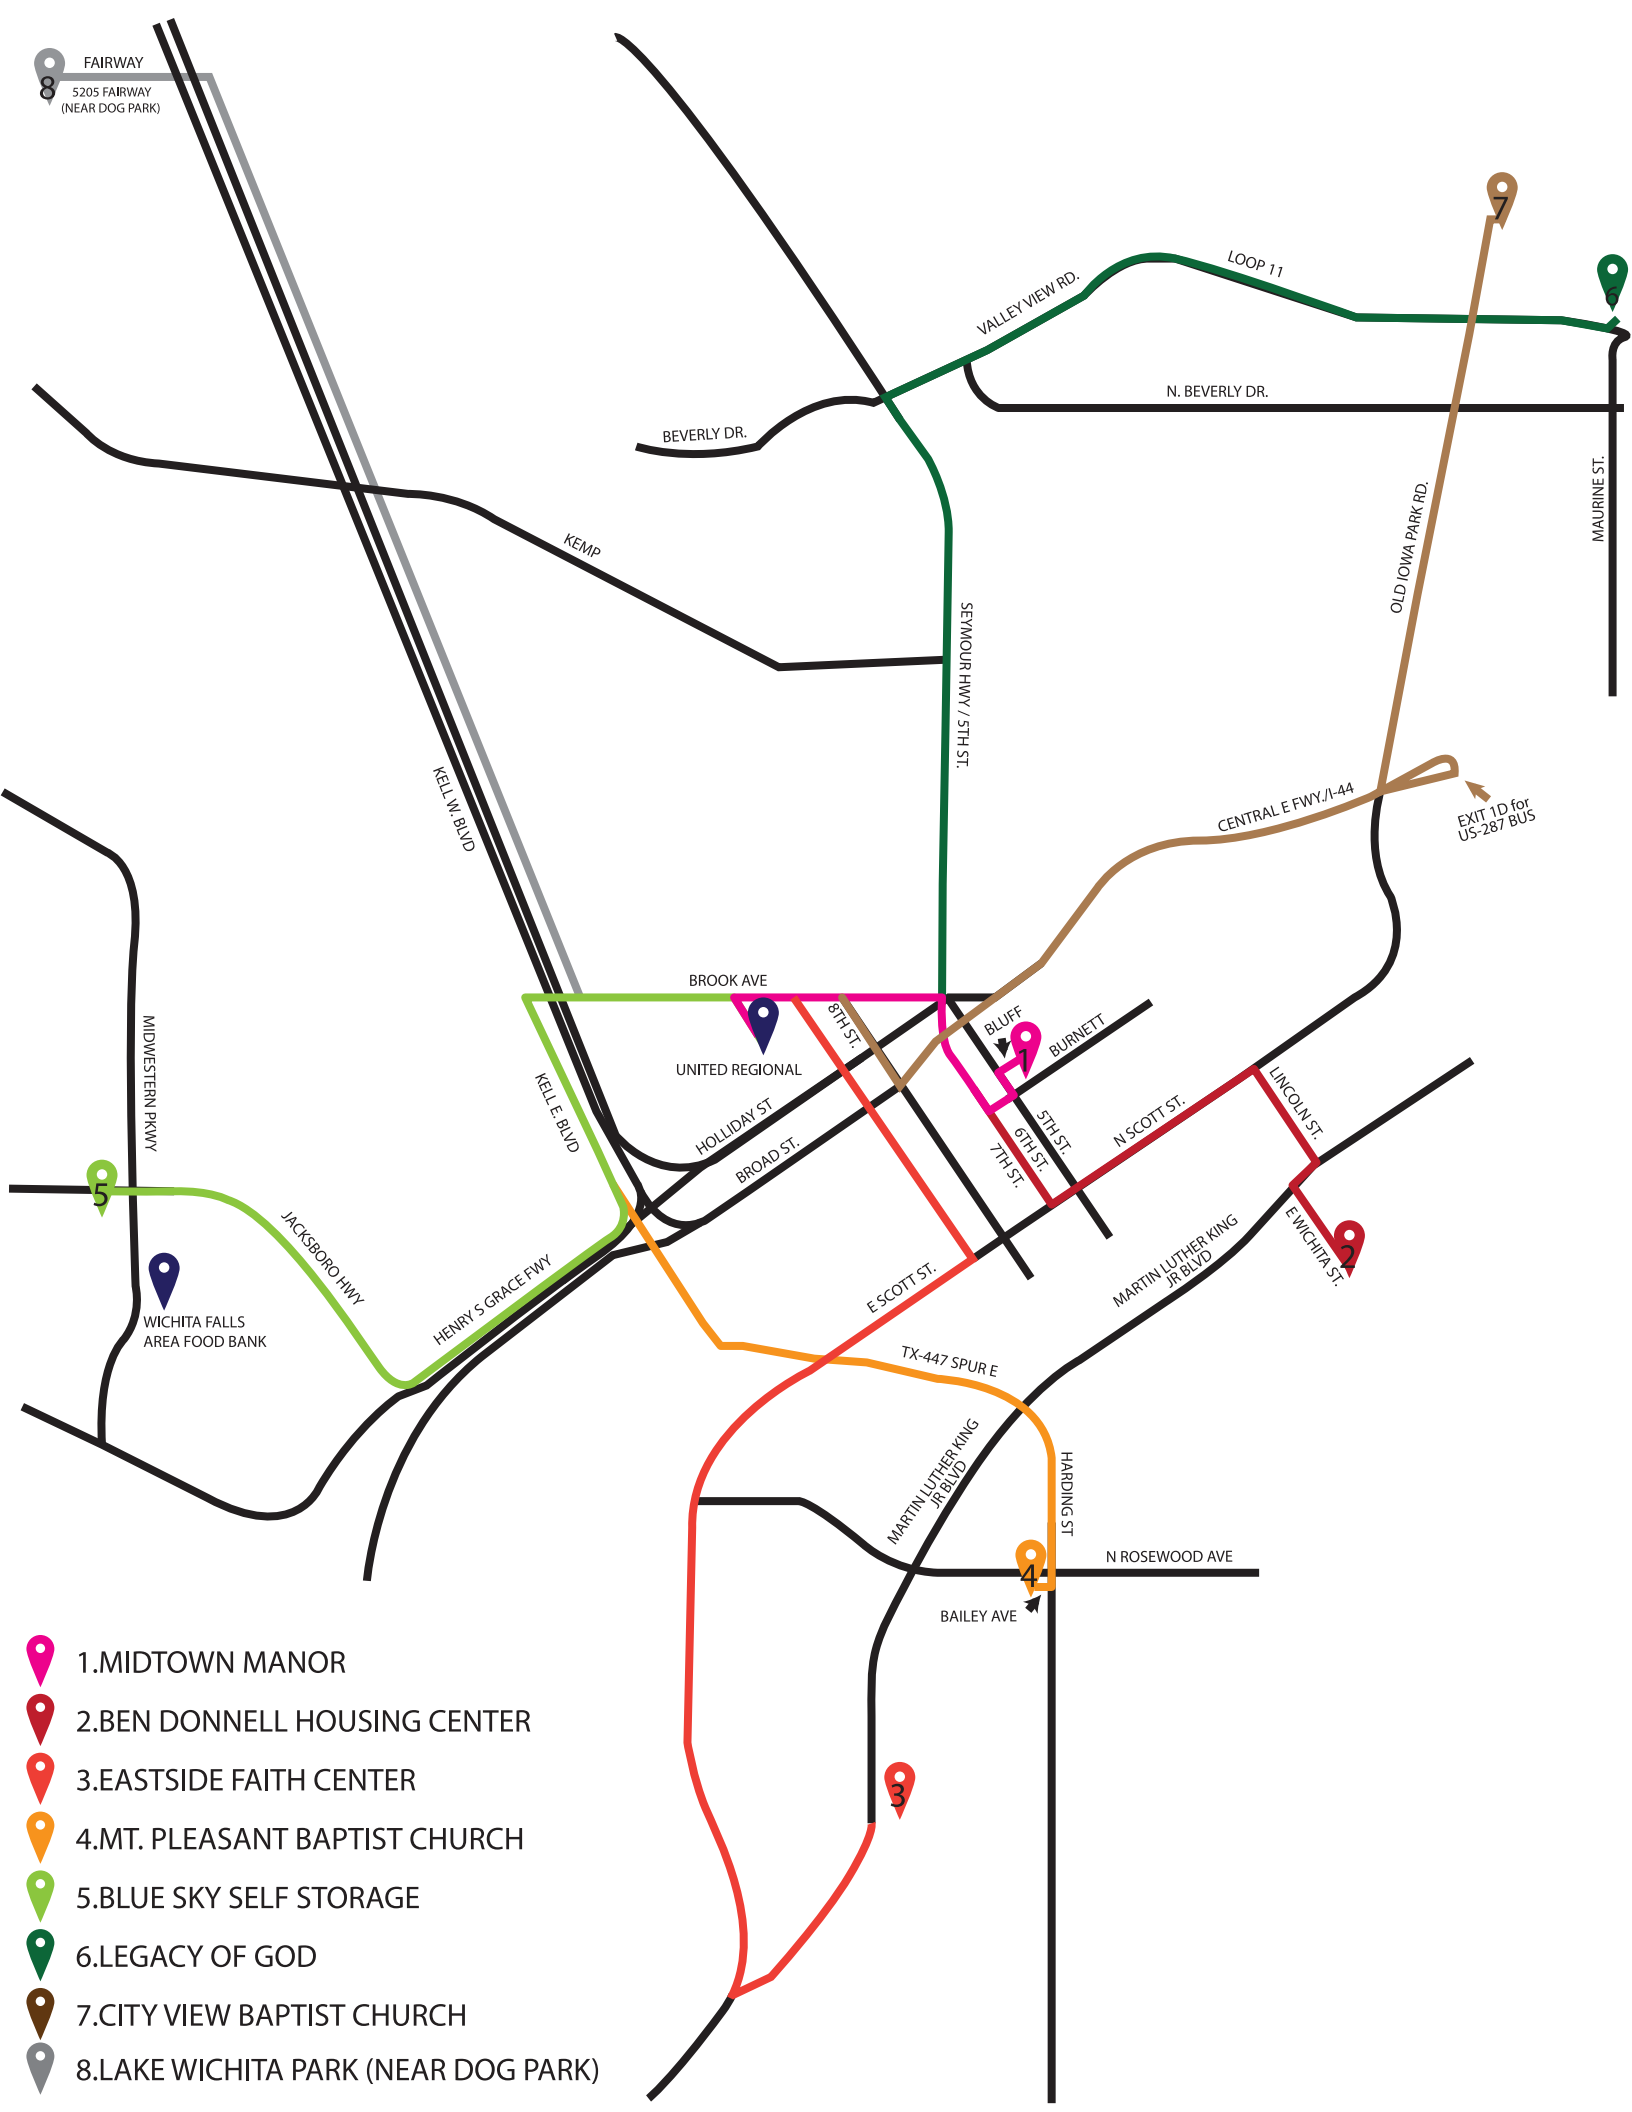

13TH 2:00PM
TO 4:00PM

**MT. PLEASANT
BAPTIST
CHURCH**
809
HARDING

21ST 2:30PM
TO 4:00PM

**LEGACY
CHURCH OF
GOD**
1420
TX-11 LOOP

18TH 9:30AM
TO 11:30AM

**MIDTOWN
MANOR**
400
BURNETT ST.

19TH 10:00AM
TO 12:00PM

18TH 2:30PM
TO 4:00PM

15TH 9:30AM
TO 11:30AM

16TH 10:00AM
TO 12:00PM

22ND 2:30PM
TO 4:00PM

23RD 1:00PM
TO 3:00PM

DEC

1ST 5:00PM
TO 6:30PM

3RD 9:00AM
TO 11:00AM

8TH 2:00PM
TO 4:00PM

16TH 2:30PM
TO 4:00PM

20TH 9:30AM
TO 11:30AM

21ST 10:00AM
TO 12:00PM

**HOLIDAY
CLOSURES**

**NO MOBILE
PANTRIES
SCHEDULED**

PLEASE WATCH OUR SOCIAL MEDIA FOR ANY CHANGES OR TEXT "MOBILEPANTRY"
TO 940-204-6365 FOR UPDATES AND CANCELLATIONS

MIRE NUESTRAS REDES SOCIALES PARA CUALQUIER CAMBIO O ENVÍE UN MENSAJE DE TEXTO
CON "MOBILEPANTRY" AL 940-204-6365 PARA ACTUALIZACIONES Y CANCELACIONES

FAIRWAY
5205 FAIRWAY
(NEAR DOG PARK)

- 1. MIDTOWN MANOR
- 2. BEN DONNELL HOUSING CENTER
- 3. EASTSIDE FAITH CENTER
- 4. MT. PLEASANT BAPTIST CHURCH
- 5. BLUE SKY SELF STORAGE
- 6. LEGACY OF GOD
- 7. CITY VIEW BAPTIST CHURCH
- 8. LAKE WICHITA PARK (NEAR DOG PARK)