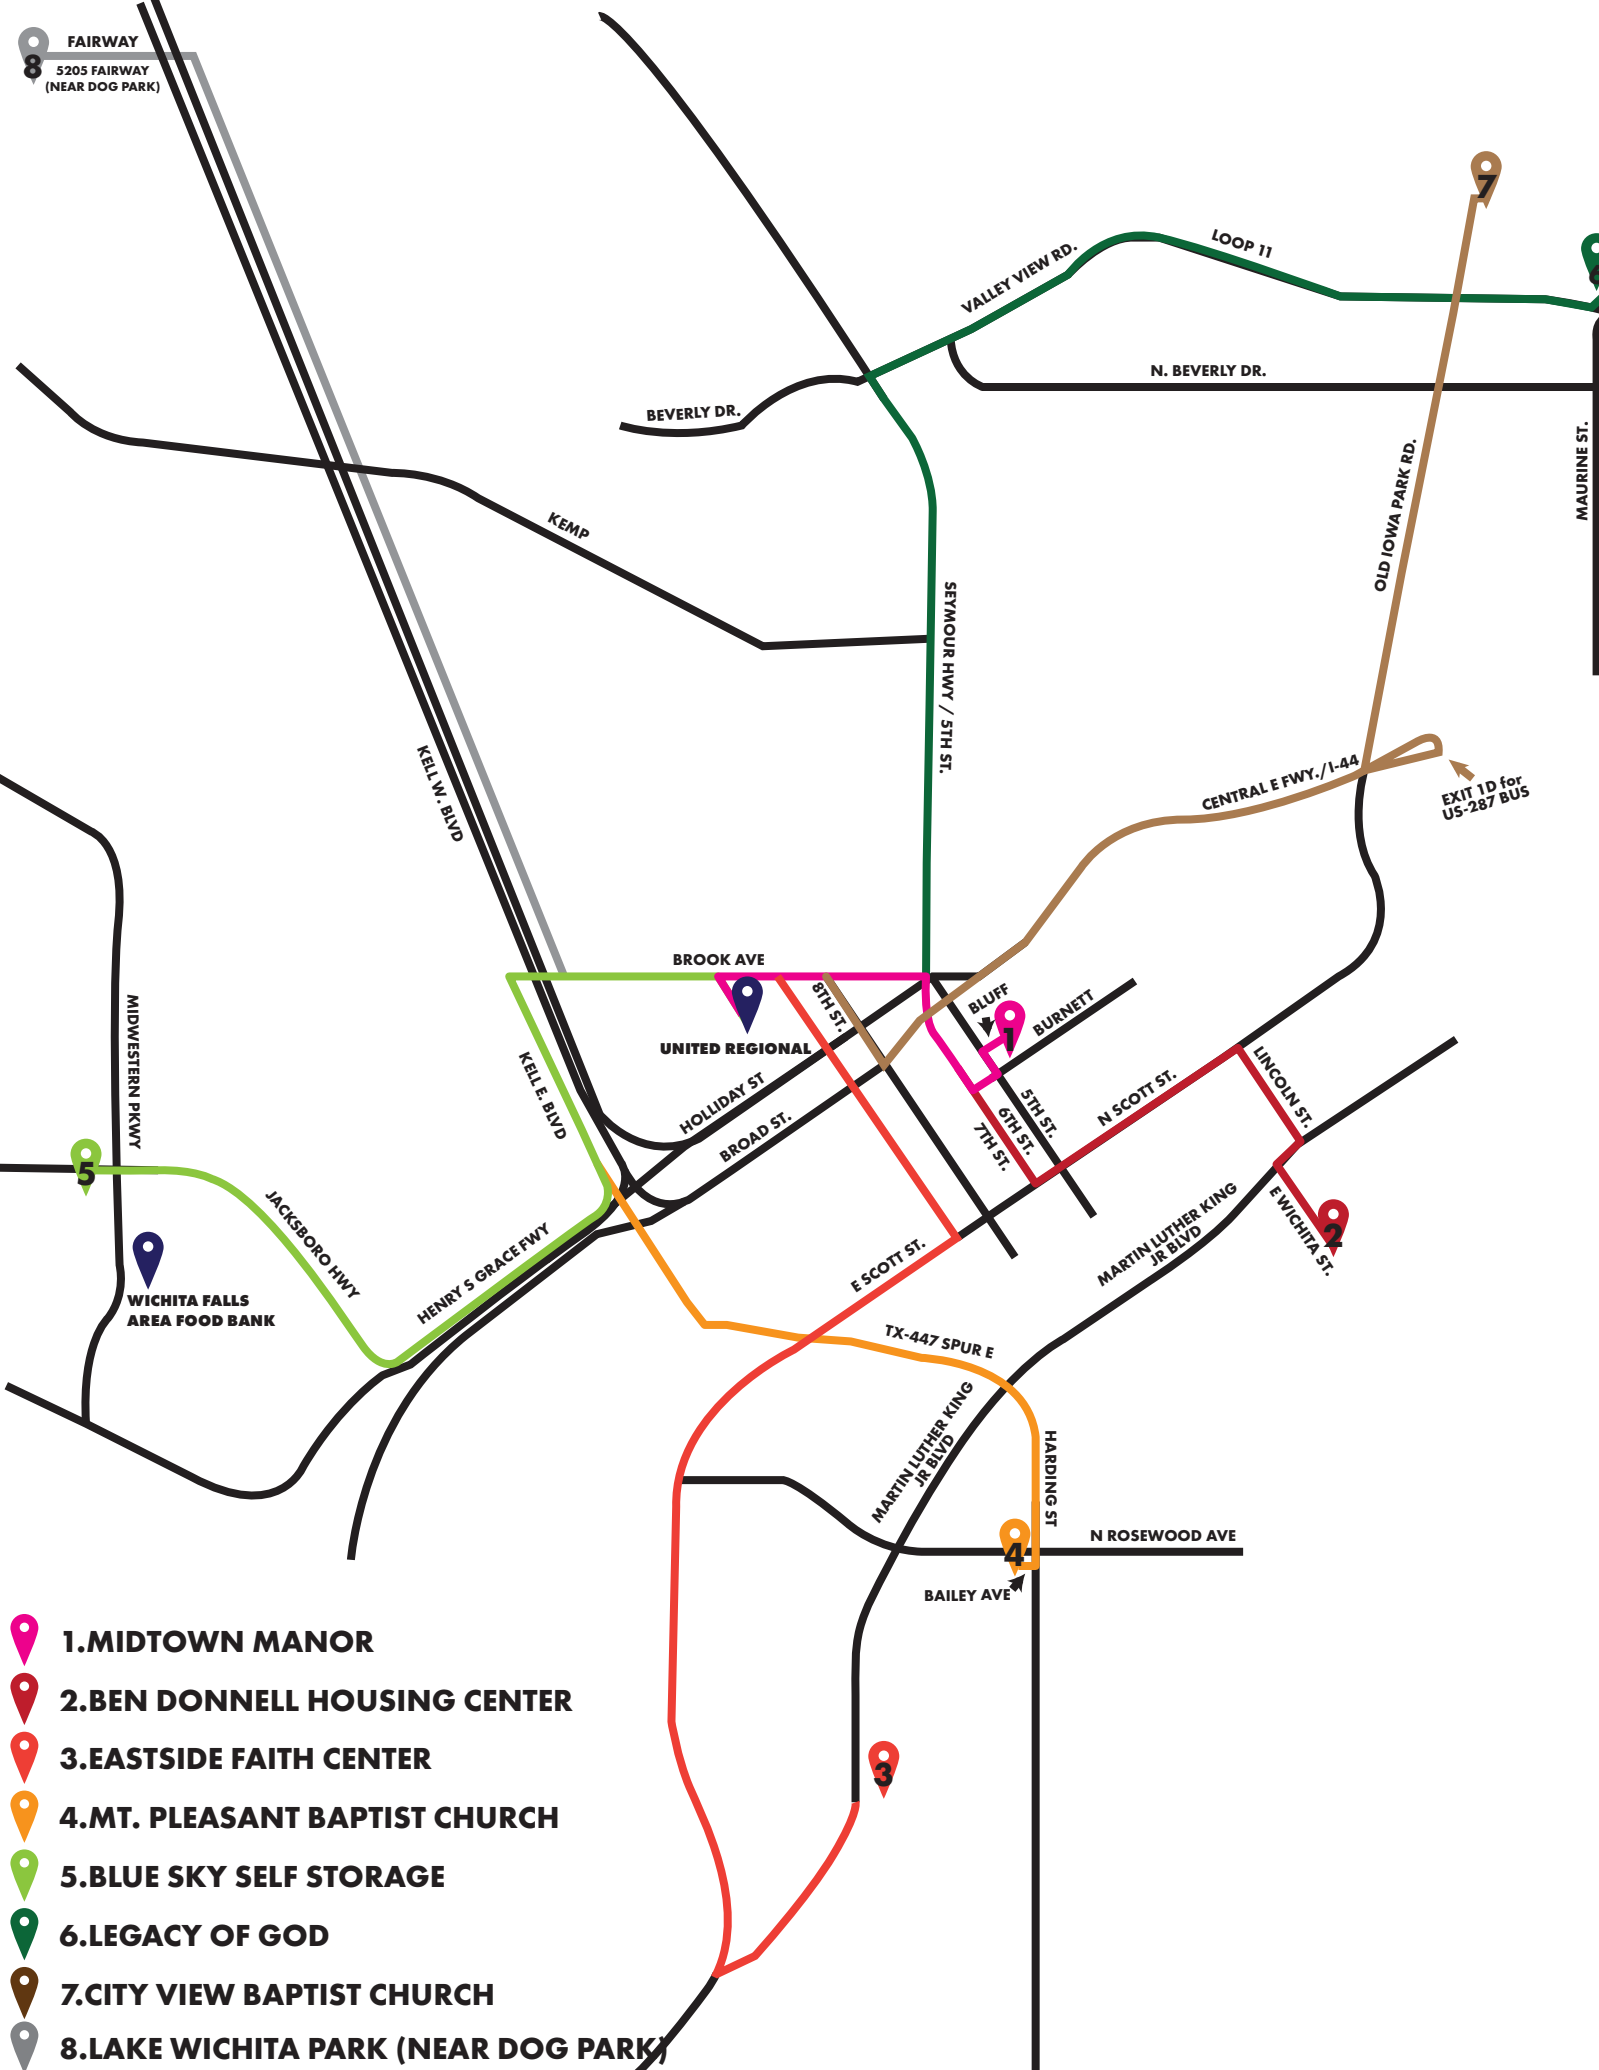

CITY VIEW BAPTIST
3400 OLD IOWA PARK RD

14TH 2:00PM TO 4:00PM

MT. PLEASANT BAPTIST CHURCH
809 HARDING

15TH 2:30PM TO 4:00PM

LEGACY CHURCH OF GOD
1420 TX-11 LOOP

19TH 9:30AM TO 11:00AM
New End Time

MIDTOWN MANOR
400 BURNETT ST.

12TH 2:00PM TO 4:00PM

20TH 2:30PM TO 4:00PM

17TH 9:30AM TO 11:00AM
New End Time

18TH 10:00AM TO 12:00PM

24TH 2:30PM TO 4:00PM

25TH 1:00PM TO 3:00PM

NOV

2ND 5:00PM TO 6:30PM

4TH 9:00AM TO 11:00AM

9TH 2:00PM TO 4:00PM

17TH 2:30PM TO 4:00PM

21ST 9:30AM TO 11:00AM
New End Time

15TH 10:00AM TO 12:00PM

28TH 2:30PM TO 4:00PM

22ND 1:00PM TO 3:00PM

PLEASE WATCH OUR SOCIAL MEDIA FOR ANY CHANGES OR TEXT "MOBILEPANTRY" TO 940-204-6365 FOR UPDATES AND CANCELLATIONS

MIRE NUESTRAS REDES SOCIALES PARA CUALQUIER CAMBIO O ENVÍE UN MENSAJE DE TEXTO CON "MOBILEPANTRY" AL 940-204-6365 PARA ACTUALIZACIONES Y CANCELACIONES

8 FAIRWAY
5205 FAIRWAY
(NEAR DOG PARK)

-  1. MIDTOWN MANOR
-  2. BEN DONNELL HOUSING CENTER
-  3. EASTSIDE FAITH CENTER
-  4. MT. PLEASANT BAPTIST CHURCH
-  5. BLUE SKY SELF STORAGE
-  6. LEGACY OF GOD
-  7. CITY VIEW BAPTIST CHURCH
-  8. LAKE WICHITA PARK (NEAR DOG PARK)