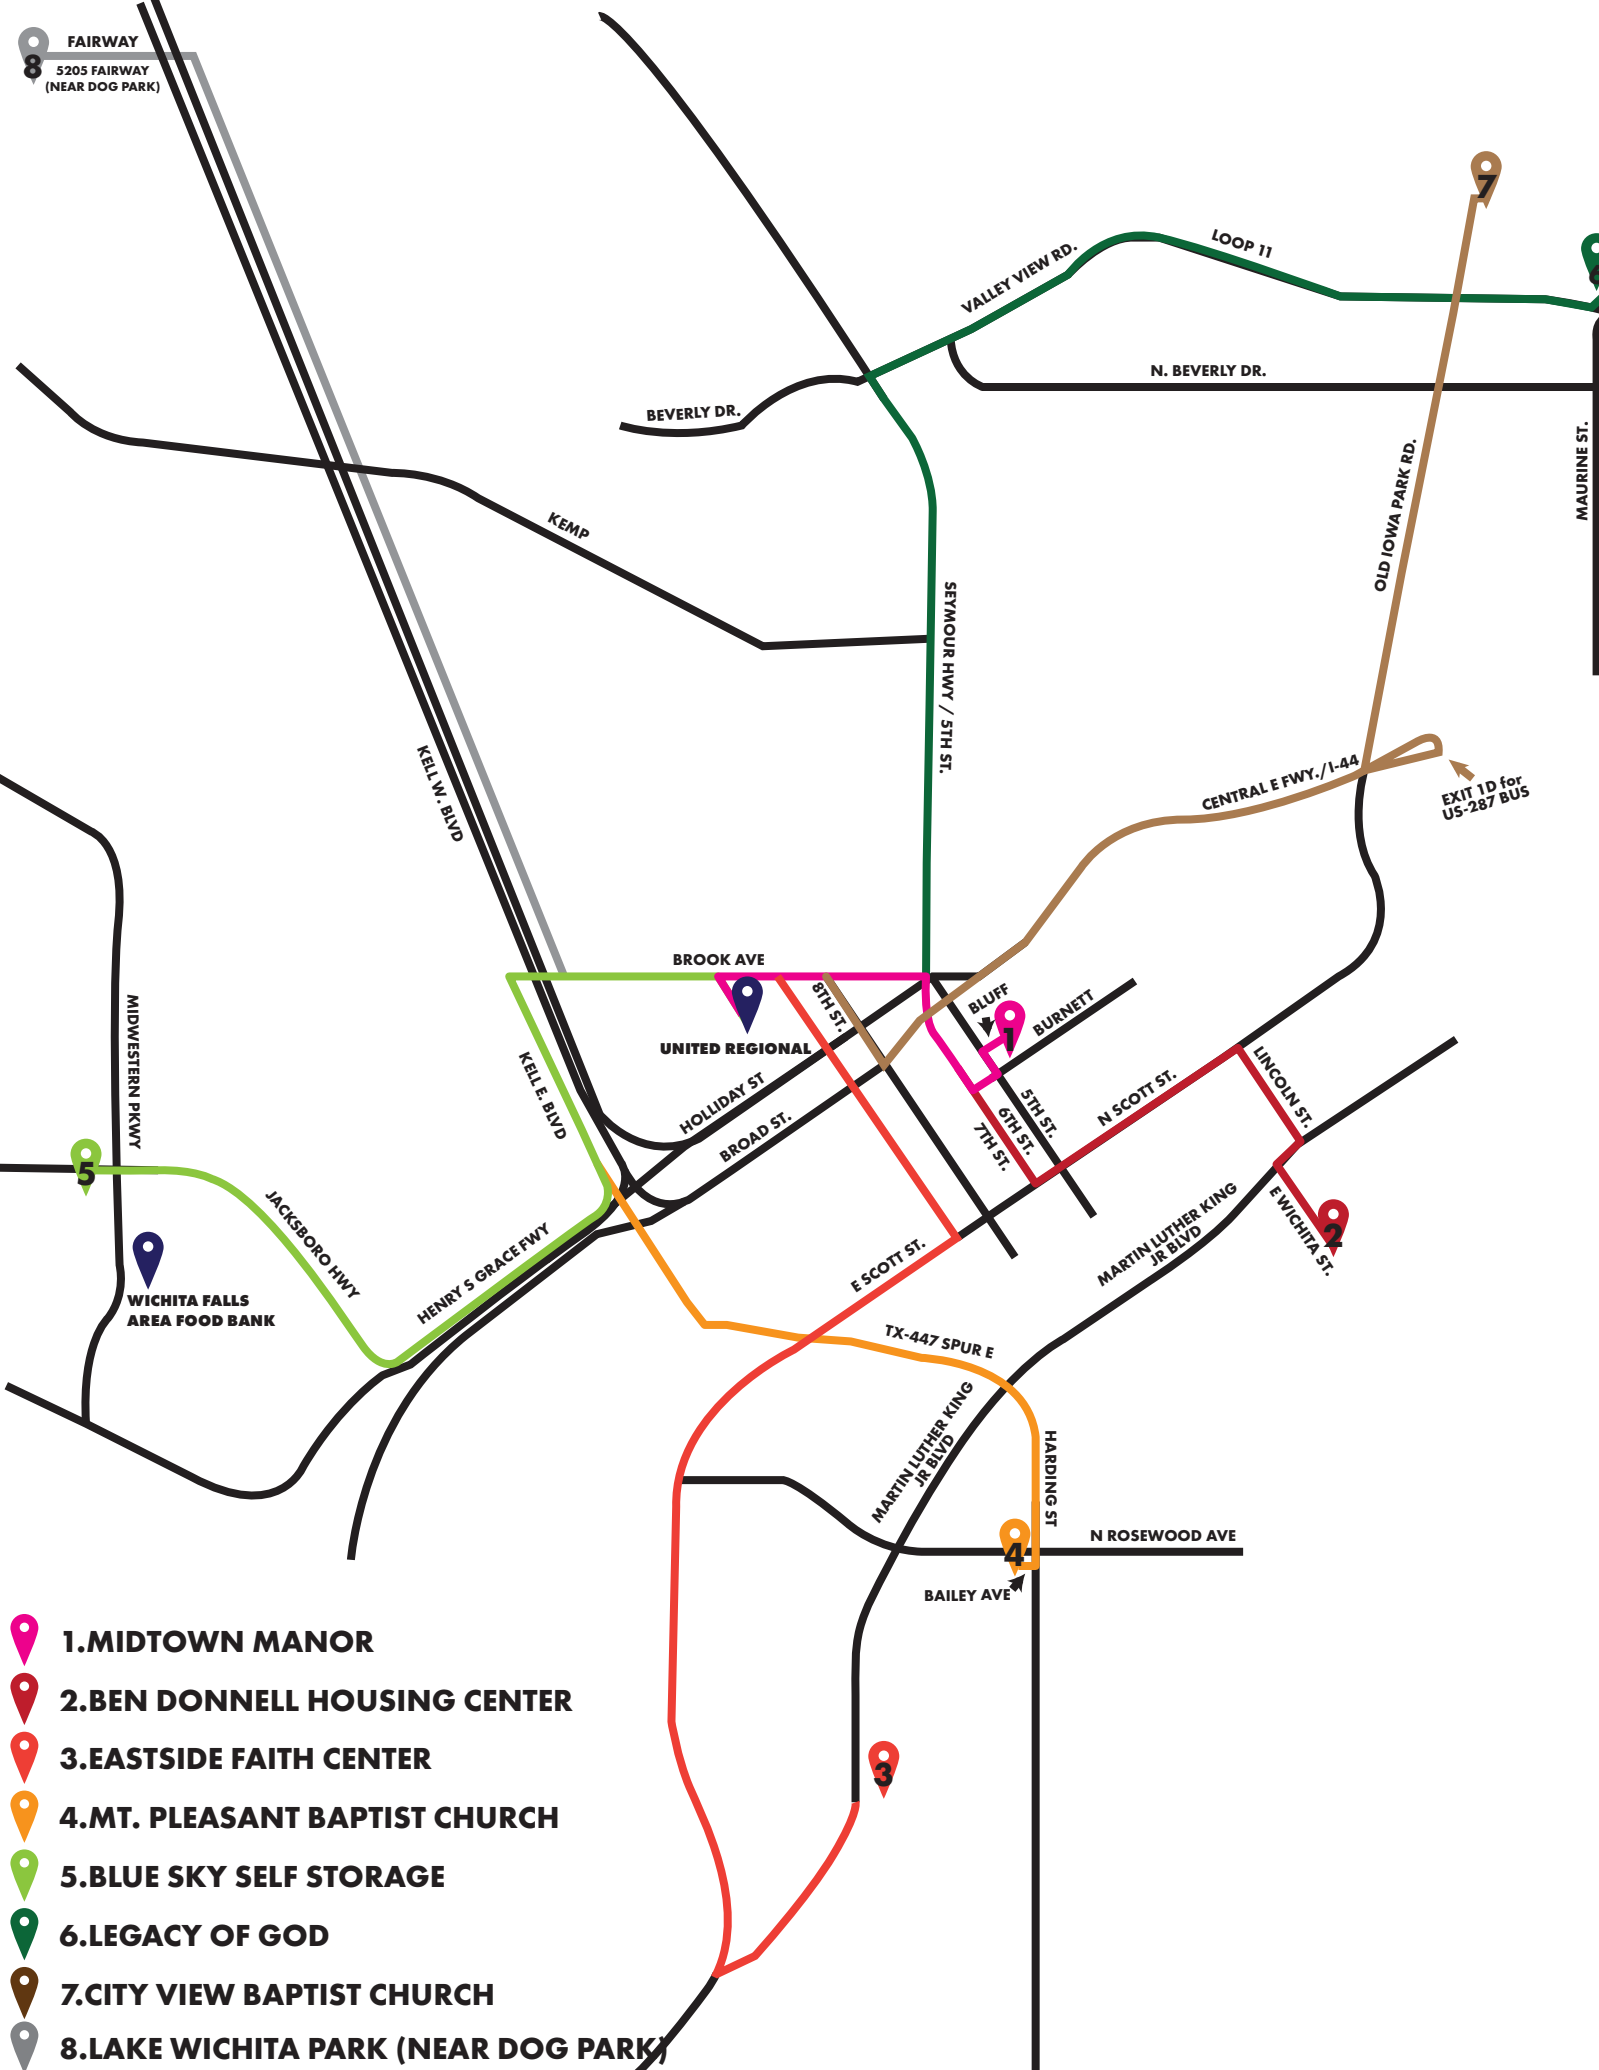

**13TH** 2:00PM TO 4:00PM

**MT. PLEASANT BAPTIST CHURCH**  
809 HARDING

**21ST** 2:30PM TO 4:00PM

**LEGACY CHURCH OF GOD**  
1420 TX-11 LOOP

**18TH** 9:30AM TO 11:30AM

**MIDTOWN MANOR**  
400 BURNETT ST.

**19TH** 10:00AM TO 12:00PM

## MAY

**4TH** 5:00PM TO 6:30PM

**6TH** 9:00AM TO 11:00AM

**11TH** 2:00PM TO 4:00PM

**19TH** 2:30PM TO 4:00PM

**16TH** 9:30AM TO 11:30AM

**17TH** 10:00AM TO 12:00PM

**23RD** 2:30PM TO 4:00PM

## JUNE

**1ST** 5:00PM TO 6:30PM

**3RD** 9:00AM TO 11:00AM

**8TH** 2:00PM TO 4:00PM

**16TH** 2:30PM TO 4:00PM

**20TH** 9:30AM TO 11:30AM

**21ST** 10:00AM TO 12:00PM

**27TH** 2:30PM TO 4:00PM

8 FAIRWAY  
5205 FAIRWAY  
(NEAR DOG PARK)

-  1. MIDTOWN MANOR
-  2. BEN DONNELL HOUSING CENTER
-  3. EASTSIDE FAITH CENTER
-  4. MT. PLEASANT BAPTIST CHURCH
-  5. BLUE SKY SELF STORAGE
-  6. LEGACY OF GOD
-  7. CITY VIEW BAPTIST CHURCH
-  8. LAKE WICHITA PARK (NEAR DOG PARK)