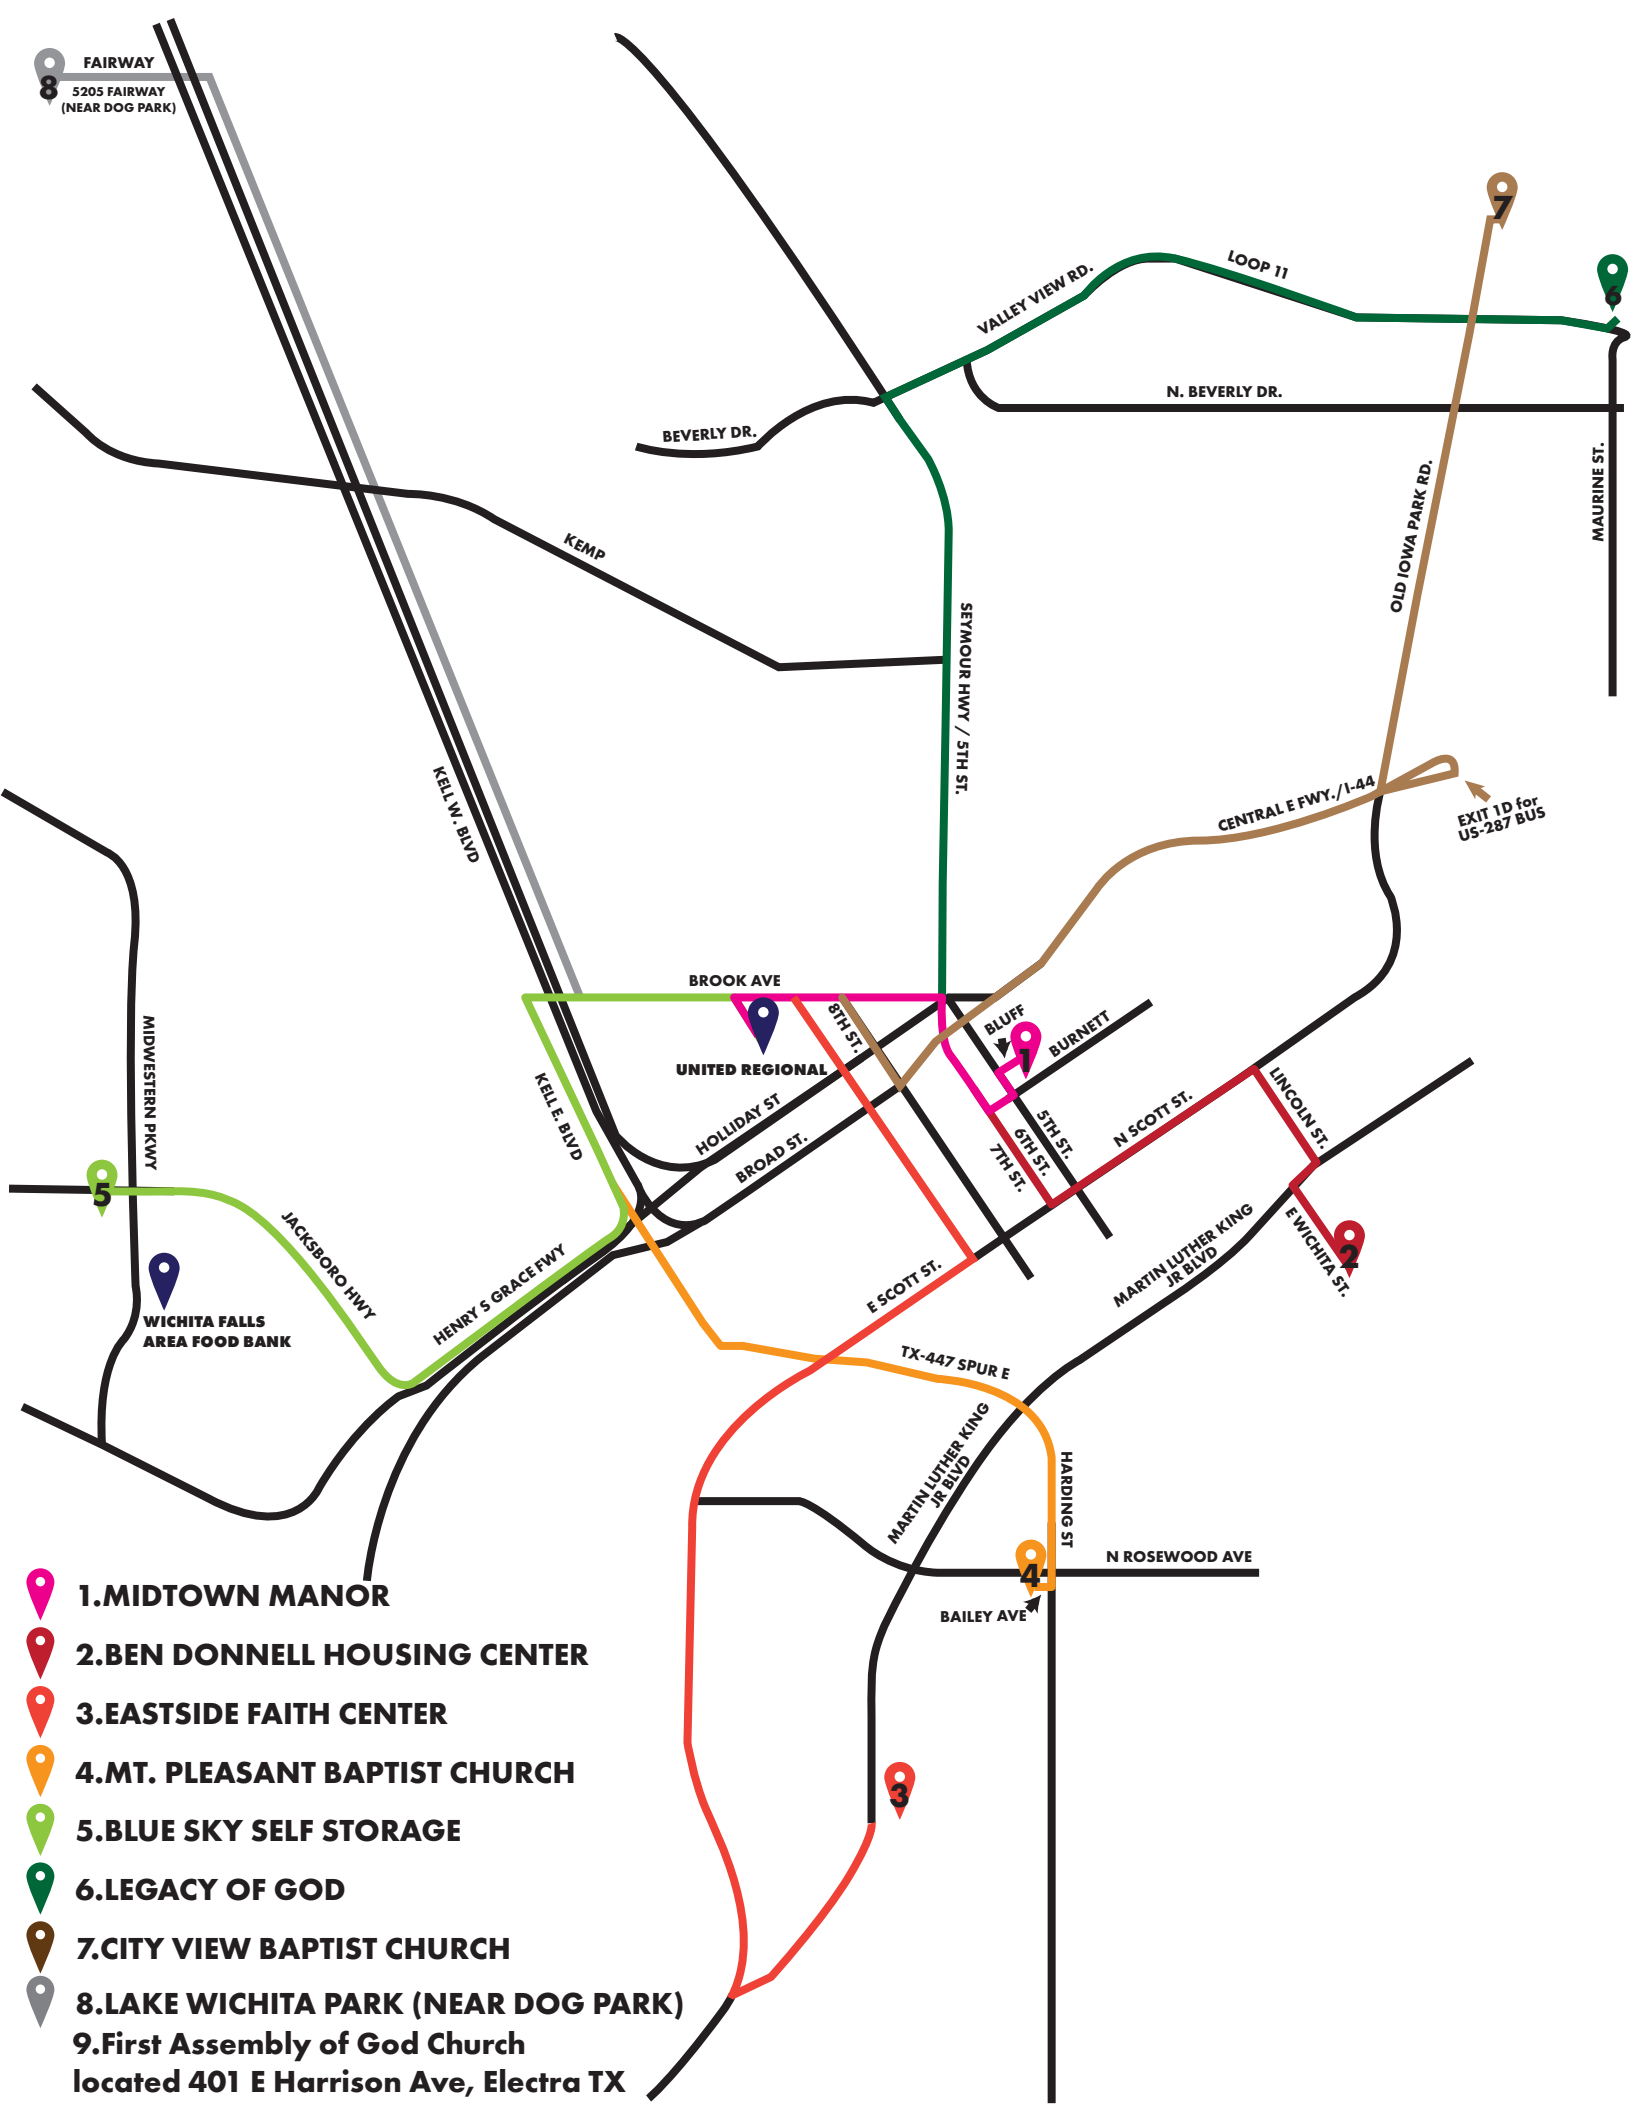

9TH 2:00PM TO 4:00PM

MT. PLEASANT BAPTIST CHURCH
809 HARDING

17TH 2:30PM TO 4:00PM

LEGACY CHURCH OF GOD
1420 TX-11 LOOP

21ST 9:30AM TO 11:00AM

MIDTOWN MANOR
400 BURNETT ST.

15TH 10:00AM TO 12:00PM

EASTSIDE FAITH CENTER
1530 MARTIN LUTHER KING BLVD

17TH 9:30AM TO 11:30AM

23RD 9:30AM TO 11:00AM

24TH 9:30AM TO 11:30AM

1ST & 15TH 9:30AM TO 11:30AM

PLEASE WATCH OUR SOCIAL MEDIA FOR ANY CHANGES OR TEXT "MOBILEPANTRY" TO 940-204-6365 FOR UPDATES AND CANCELLATIONS

MIRE NUESTRAS REDES SOCIALES PARA CUALQUIER CAMBIO O ENVÍE UN MENSAJE DE TEXTO CON "MOBILEPANTRY" AL 940-204-6365 PARA ACTUALIZACIONES Y CANCELACIONES

8 FAIRWAY
5205 FAIRWAY
(NEAR DOG PARK)

-  1. MIDTOWN MANOR
-  2. BEN DONNELL HOUSING CENTER
-  3. EASTSIDE FAITH CENTER
-  4. MT. PLEASANT BAPTIST CHURCH
-  5. BLUE SKY SELF STORAGE
-  6. LEGACY OF GOD
-  7. CITY VIEW BAPTIST CHURCH
-  8. LAKE WICHITA PARK (NEAR DOG PARK)
- 9. First Assembly of God Church
located 401 E Harrison Ave, Electra TX