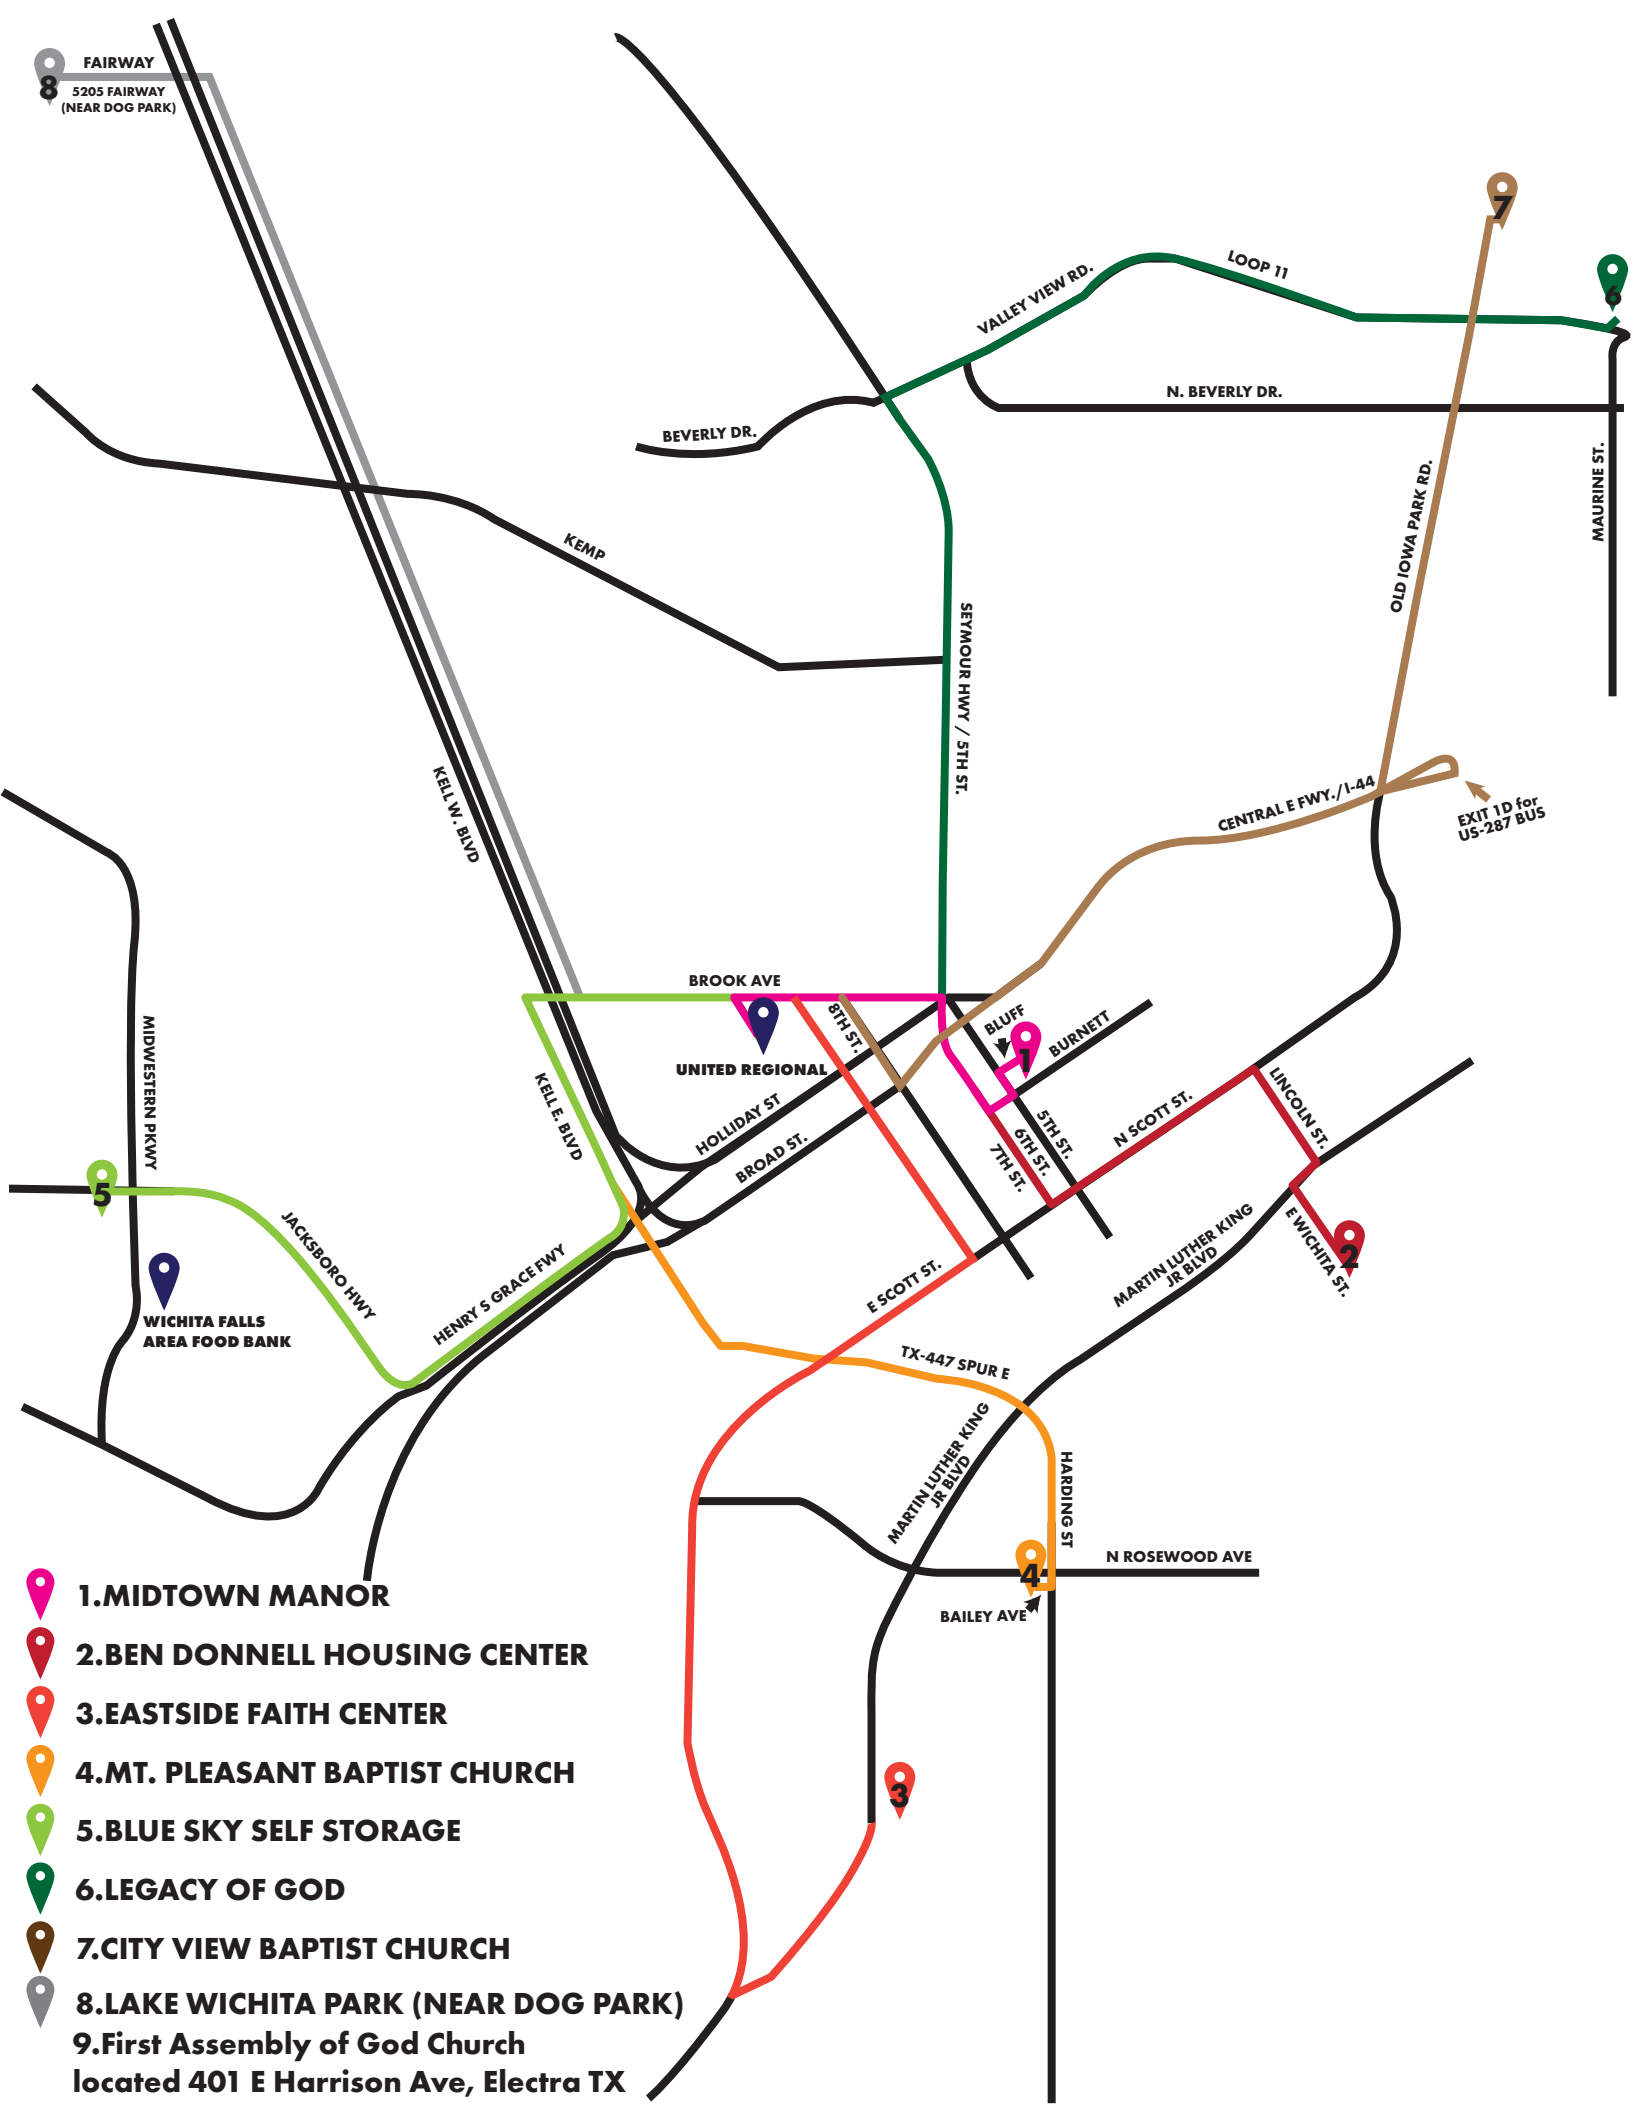

13TH 9:30AM TO 11:00AM

11TH 9:30AM TO 11:00AM

8TH 9:30AM TO 11:00AM

MT. PLEASANT BAPTIST CHURCH
809 HARDING

21ST 9:30AM TO 11:00AM

19TH 9:30AM TO 11:00AM

16TH 9:30AM TO 11:00AM

LEGACY CHURCH OF GOD
1420 TX-11 LOOP

18TH 9:30AM TO 11:00AM

16TH 9:30AM TO 11:00AM

20TH 9:30AM TO 11:00AM

MIDTOWN MANOR
400 BURNETT ST.

12TH 9:30AM TO 11:00AM

17TH 9:30AM TO 11:00AM

21ST 9:30AM TO 11:00AM

EASTSIDE FAITH CENTER
1530 MARTIN LUTHER KING BLVD

3RD & 17TH 9:30AM TO 11:30AM

1ST & 15TH 9:30AM TO 11:30AM

5TH & 19TH 9:30AM TO 11:30AM

PLEASE WATCH OUR SOCIAL MEDIA FOR ANY CHANGES OR TEXT "MOBILEPANTRY" TO 940-204-6365 FOR UPDATES AND CANCELLATIONS

MIRE NUESTRAS REDES SOCIALES PARA CUALQUIER CAMBIO O ENVÍE UN MENSAJE DE TEXTO CON "MOBILEPANTRY" AL 940-204-6365 PARA ACTUALIZACIONES Y CANCELACIONES

8 FAIRWAY
5205 FAIRWAY
(NEAR DOG PARK)

-  1. MIDTOWN MANOR
-  2. BEN DONNELL HOUSING CENTER
-  3. EASTSIDE FAITH CENTER
-  4. MT. PLEASANT BAPTIST CHURCH
-  5. BLUE SKY SELF STORAGE
-  6. LEGACY OF GOD
-  7. CITY VIEW BAPTIST CHURCH
-  8. LAKE WICHITA PARK (NEAR DOG PARK)
-  9. First Assembly of God Church
located 401 E Harrison Ave, Electra TX