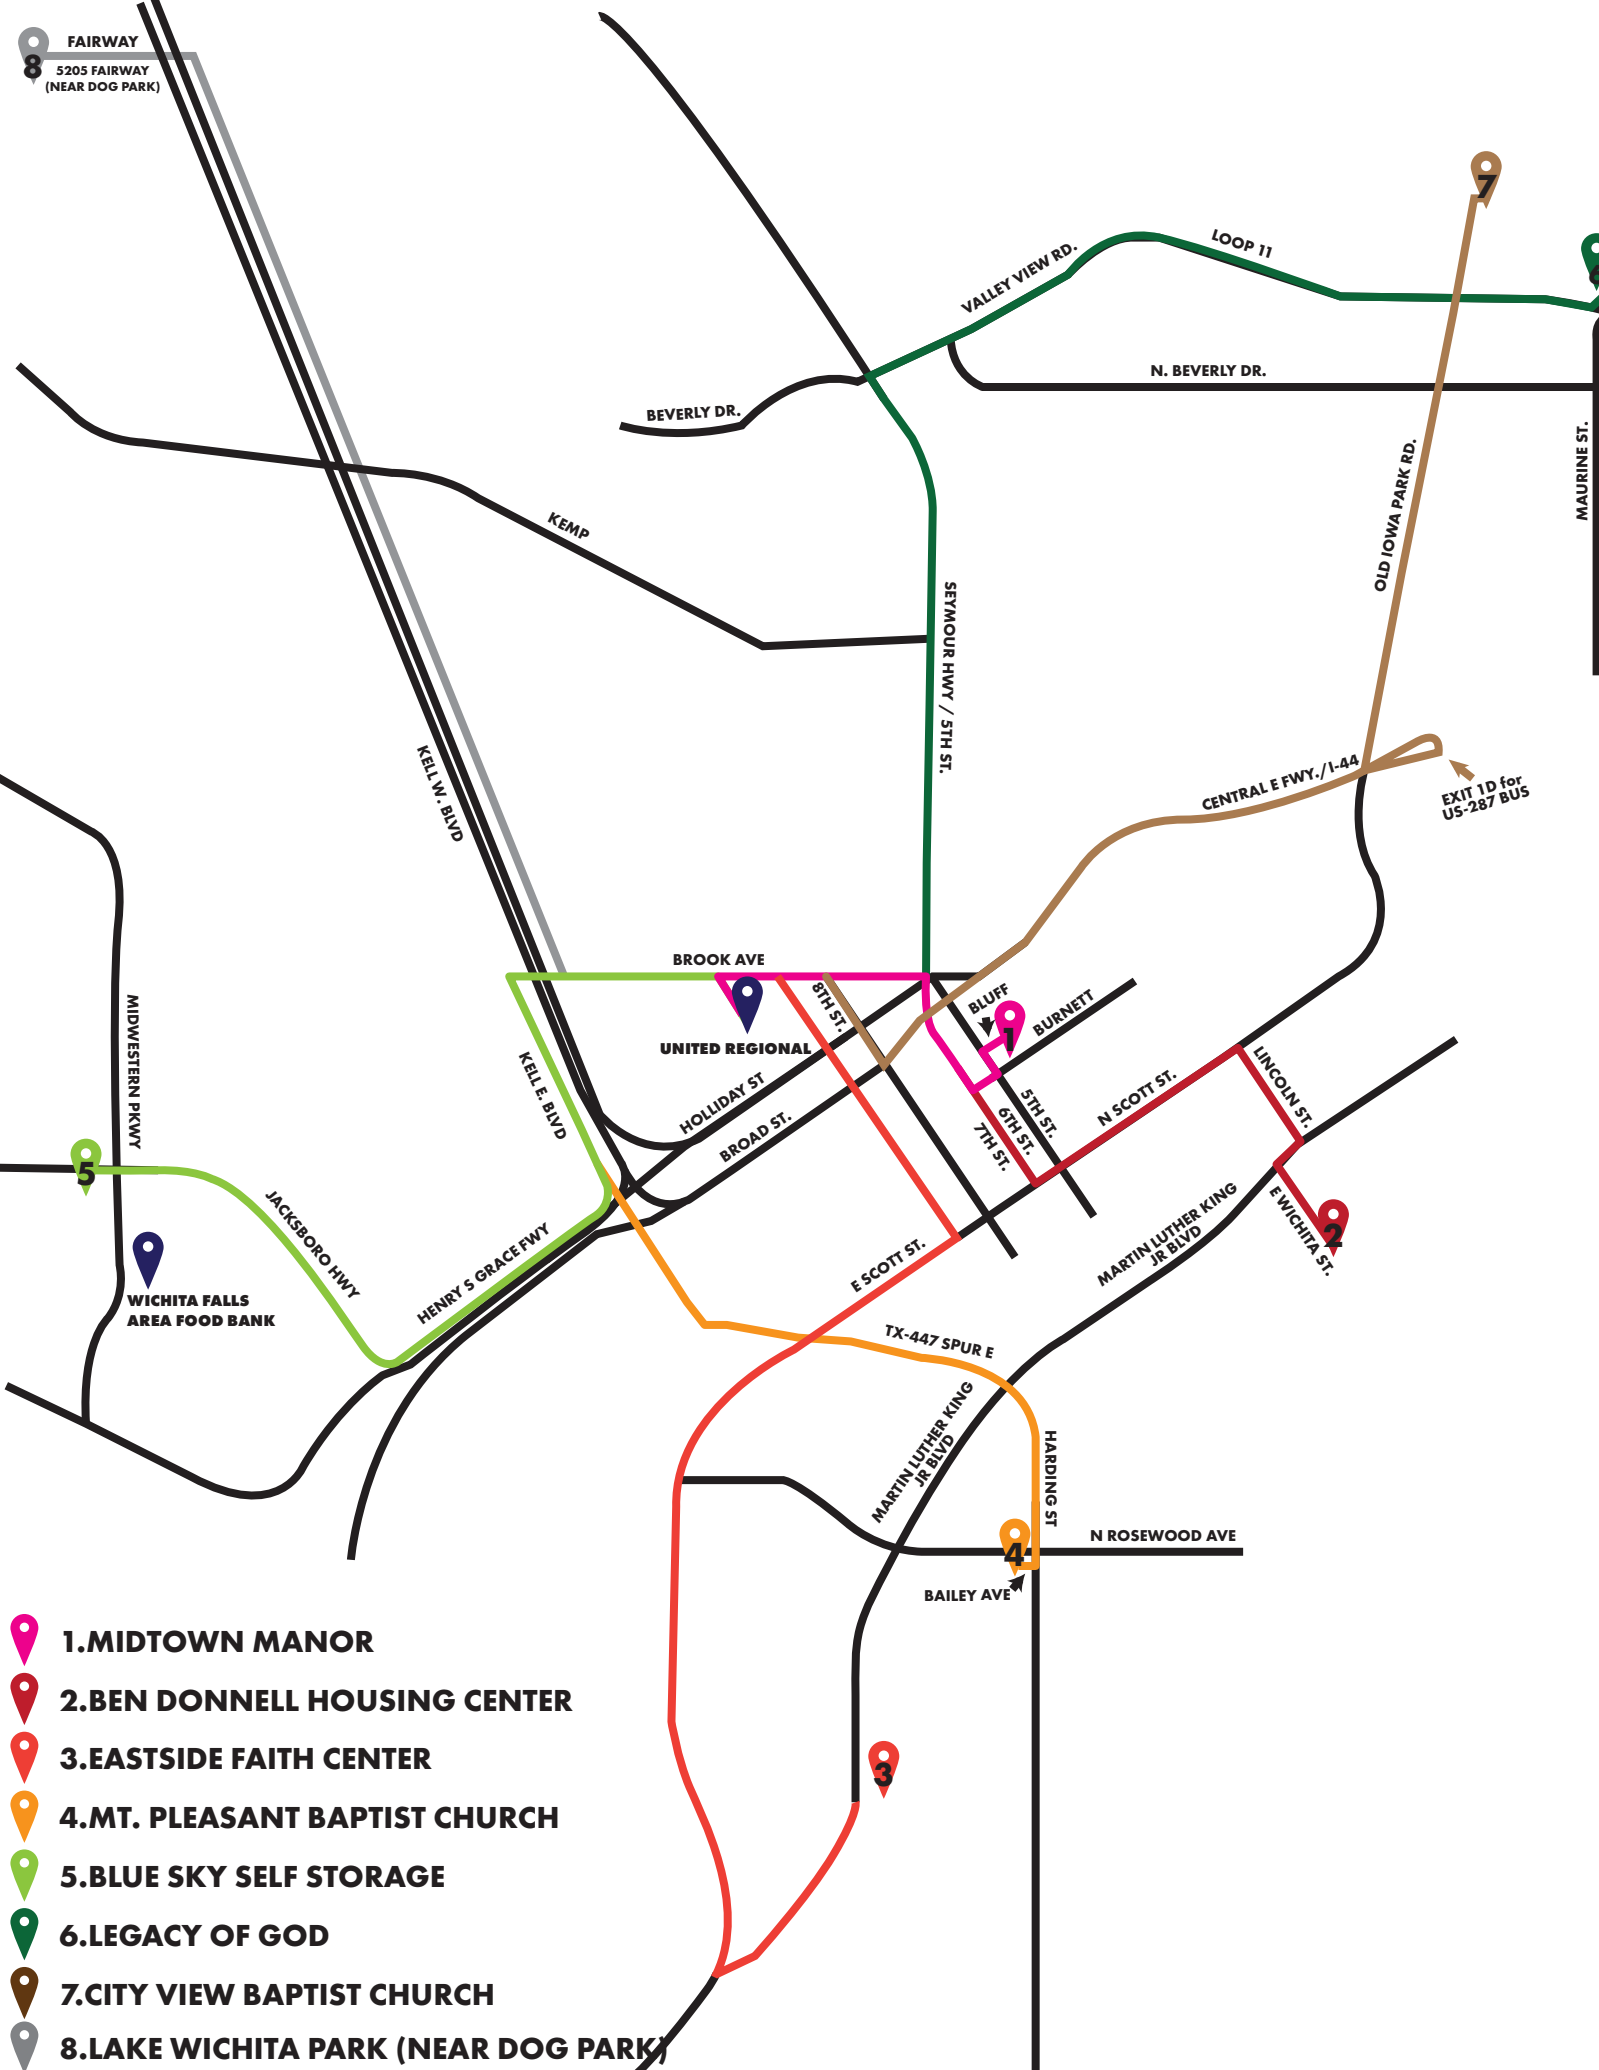

14TH 2:00PM TO 4:00PM

MT. PLEASANT BAPTIST CHURCH
809 HARDING

15TH 2:30PM TO 4:00PM

LEGACY CHURCH OF GOD
1420 TX-11 LOOP

19TH 9:30AM TO 11:30AM

MIDTOWN MANOR
400 BURNETT ST.

20TH 10:00AM TO 12:00PM

EASTSIDE FAITH CENTER
1530 MARTIN LUTHER KING BLVD

16TH 9:30AM TO 11:30AM

17TH 10:00AM TO 12:00PM

23RD 2:30PM TO 4:00PM

24TH 1:00PM TO 3:00PM

SEPT

1ST 5:00PM TO 6:30PM

10TH 9:00AM TO 11:00AM

8TH 2:00PM TO 4:00PM

16TH 2:30PM TO 4:00PM

20TH 9:30AM TO 11:30AM

21ST 10:00AM TO 12:00PM

27TH 2:30PM TO 4:00PM

28TH 1:00PM TO 3:00PM

PLEASE WATCH OUR SOCIAL MEDIA FOR ANY CHANGES OR TEXT "MOBILEPANTRY" TO 940-204-6365 FOR UPDATES AND CANCELLATIONS

MIRE NUESTRAS REDES SOCIALES PARA CUALQUIER CAMBIO O ENVÍE UN MENSAJE DE TEXTO CON "MOBILEPANTRY" AL 940-204-6365 PARA ACTUALIZACIONES Y CANCELACIONES

8 FAIRWAY
5205 FAIRWAY
(NEAR DOG PARK)

-  1. MIDTOWN MANOR
-  2. BEN DONNELL HOUSING CENTER
-  3. EASTSIDE FAITH CENTER
-  4. MT. PLEASANT BAPTIST CHURCH
-  5. BLUE SKY SELF STORAGE
-  6. LEGACY OF GOD
-  7. CITY VIEW BAPTIST CHURCH
-  8. LAKE WICHITA PARK (NEAR DOG PARK)